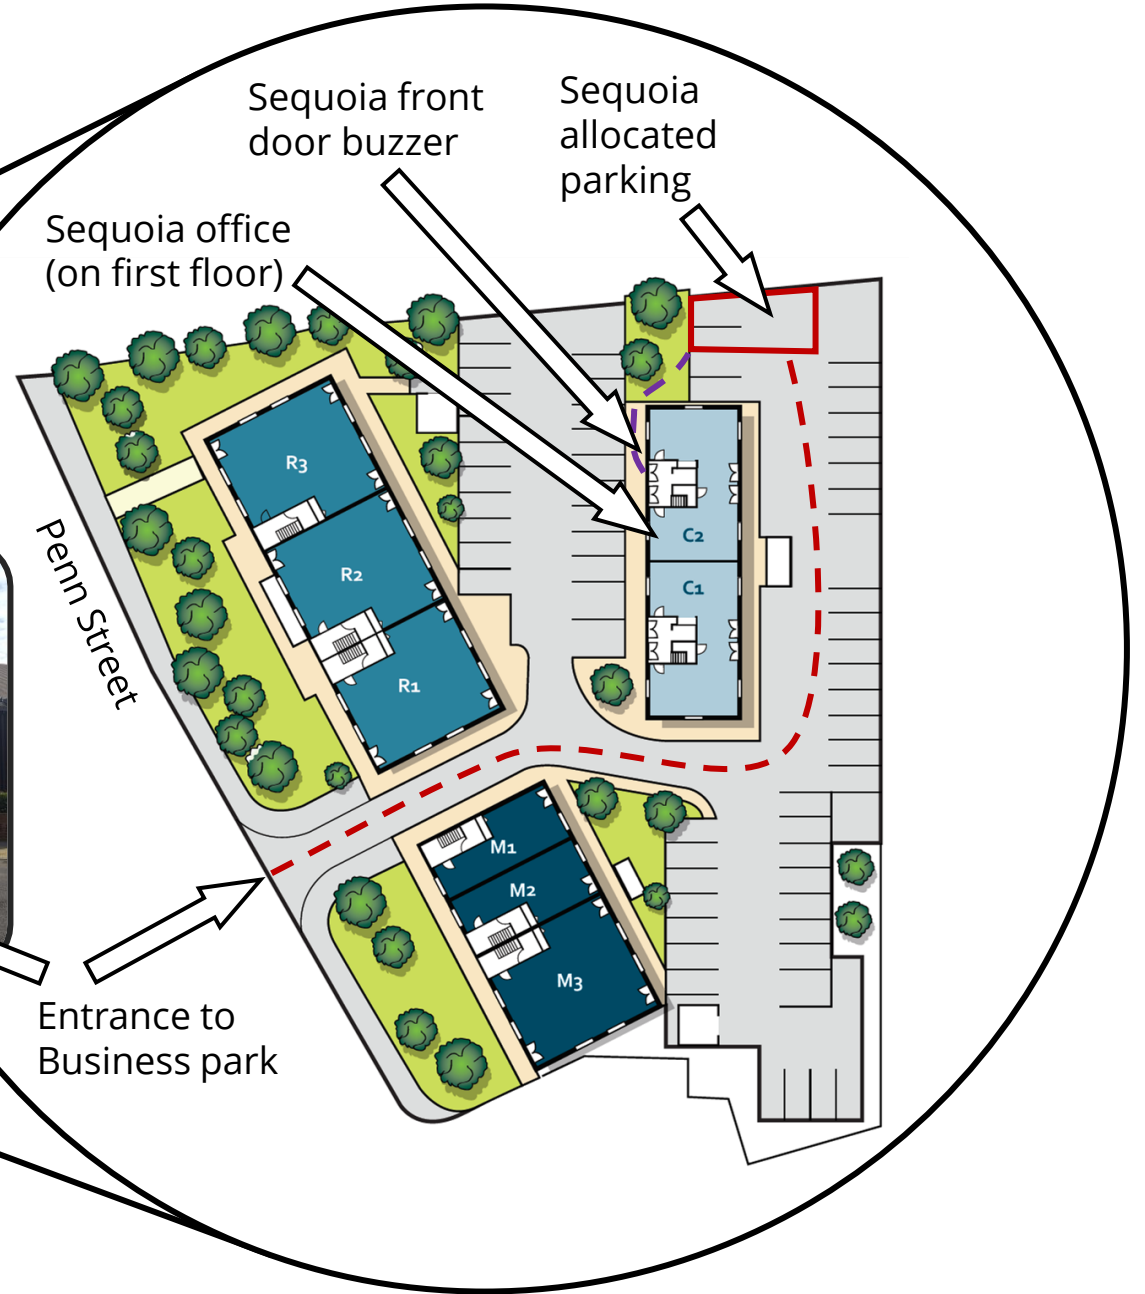

The Sequoia Partnership Ltd

Unit C2C, Comet Studios, De Havilland Court,
Penn Street, Buckinghamshire, HP7 0PX

Tel: 01753 891400

Location: Between The Squirrel and The Hit or Miss pubs.

Parking: Wait at entrance for black gates to automatically open. As you enter, our marked spaces are located right at the back, on the far left of the car park.