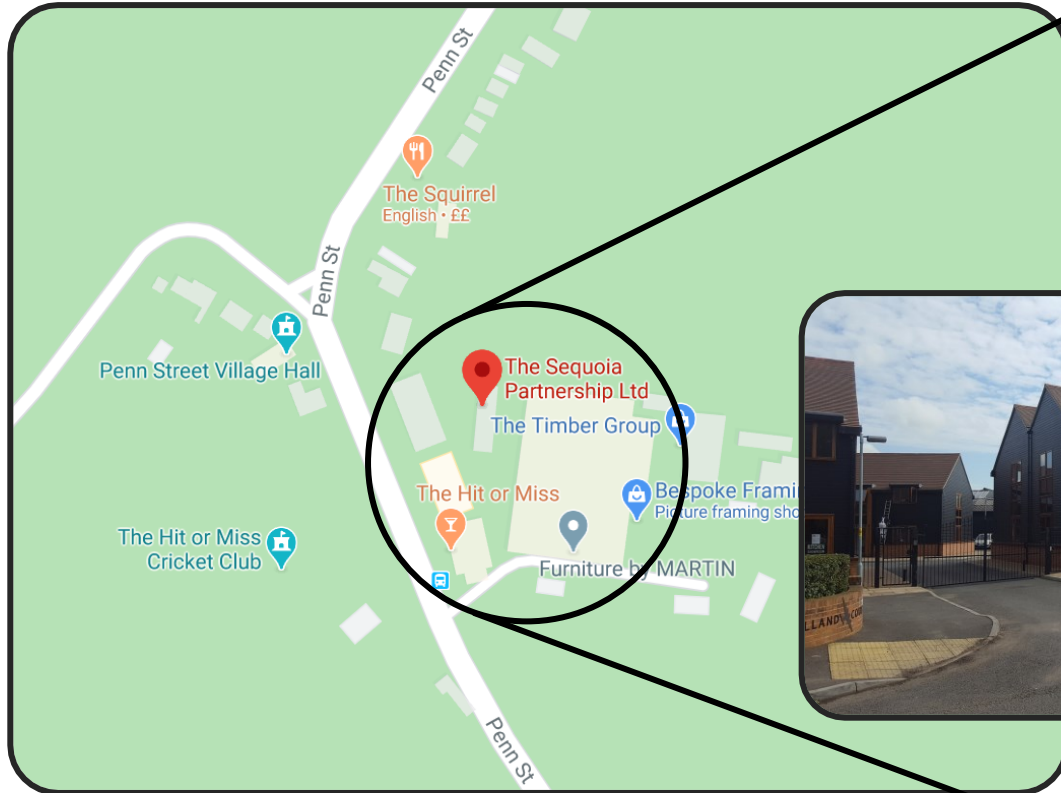

The Sequoia Partnership Ltd

Unit C2C, Comet Studios, De Havilland Court,
Penn Street, Buckinghamshire, HP7 0PX

Tel: 01753 891400

Location: Between The Squirrel and The Hit or Miss pubs.

Parking: Wait at entrance for black gates to automatically open. As you enter, our marked spaces are located right at the back, on the far left of the car park.